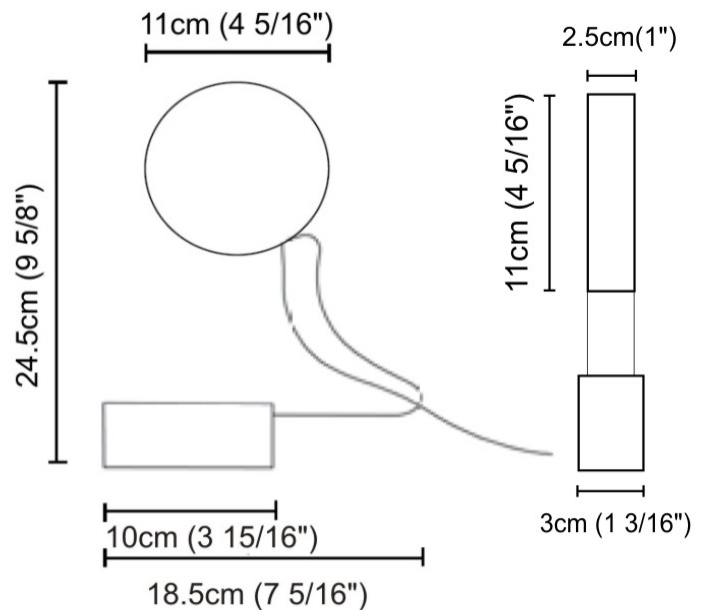

DO NOT DISTURB PORTABLE

D134023-

base number _____
Finish _____
Options _____

1. To build a product code in our configurator select the specify button on the base model # product page
2. To build a manual product code on this datasheet choose from the options listed below in blue font and add the suffix to the base model #

GENERAL

Series: Do Not Disturb
Partner: Knikerboker
Division: Design
Installation: Portable
Product Type: Table
Mounting Location: Table
Light Distribution: Direct / Indirect

PHYSICAL

Shape: Round
Length (mm): 185
Length (in): 7 ⁵/₁₆
Width (mm): 30
Width (in): 1 ³/₁₆
Height (mm): 245
Height (in): 9 ⁵/₁₆
Diffuser: Opal
Fixture Finish: EWH / EBK / MAN / COF / PRD / SLF / GLF / CLF / BRL
Fixture Material: Metal

ELECTRICAL

Lamp Type: LED
Input Wattage (W): 8
Total Output Wattage (W): 7
Dimming: Non-Dimmable
Driver Included: Yes
Driver Location: Integrated
Driver Type: Constant Voltage - 120Vac
Driver Class: Class 2
Input Voltage (V): 120
Output Voltage (V): 24

LED

Number of LEDs: 1
Color Temperature (°K): 3000
Max. Delivered Lumen (lm): 1000
CRI: >85 CRI
Lamp Life (hrs): 50000

OPTICAL

RATINGS AND CERTIFICATIONS

Certified By: Certified for North American Standards
IP rating: IP20